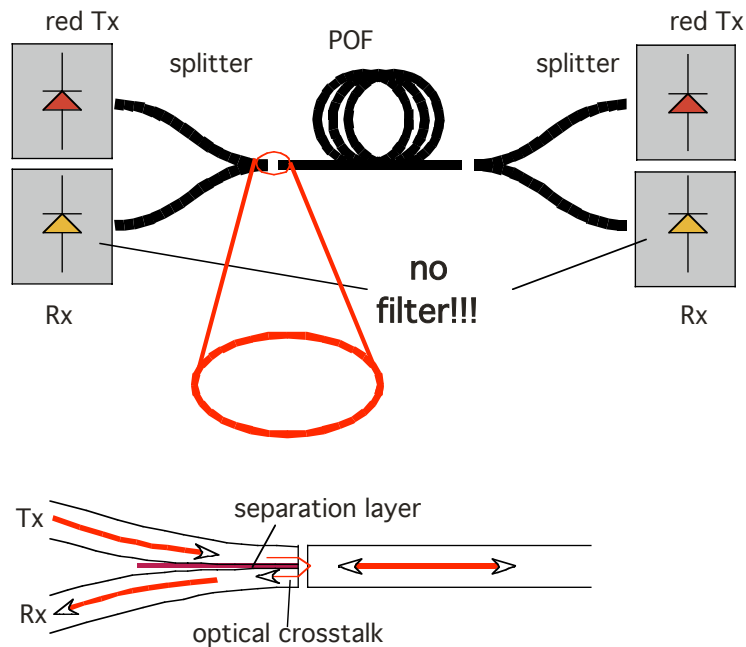

media converter

nearly
invisibly
installed
POF

<i>cable on wall paper</i>	<i>POF cable types</i>	<i>dimensions</i>	<i>jacket materials</i>
	standard duplex black	2.2mm x 4.4mm	PE (polyethylen)
	simplex white	2.2mmØ	PE (polyethylen) or PVC (polyvenylchlorid)
	simplex transparent jacket	2.2mmØ	PE (polyethylen) or PVC (polyvenylchlorid)
	bare fiber	1mmØ	—

Duplex POF:

- 0.37 to 0.50 €/m
- risk to mix up Tx and Rx channel

Simplex POF:

- 0.08 €/m (bare POF) to 0.3 €/m
- PE, **PVC**, PA cable material
- 1.0x1.0mm to 2.2x2.2mm cross section
- each colour and **“invisible” transparent**
- no preferred bending direction
- no risk to mix up Tx and Rx channel

Summary:

To realize the most inconspicuous POF data network in private apartments and houses simplex POF transceivers are necessary.

- **POF is installed above eye height and should be as invisible as possible, i.e. simplex POF (white) and bare fiber POF preferred.**
- **No around door cable trip necessary; the cable length is reduced.**
- **Small 3-4mm wall holes reduce cable length further.**
- **Bare fiber POF is protected at critical parts by miniflex cables.**