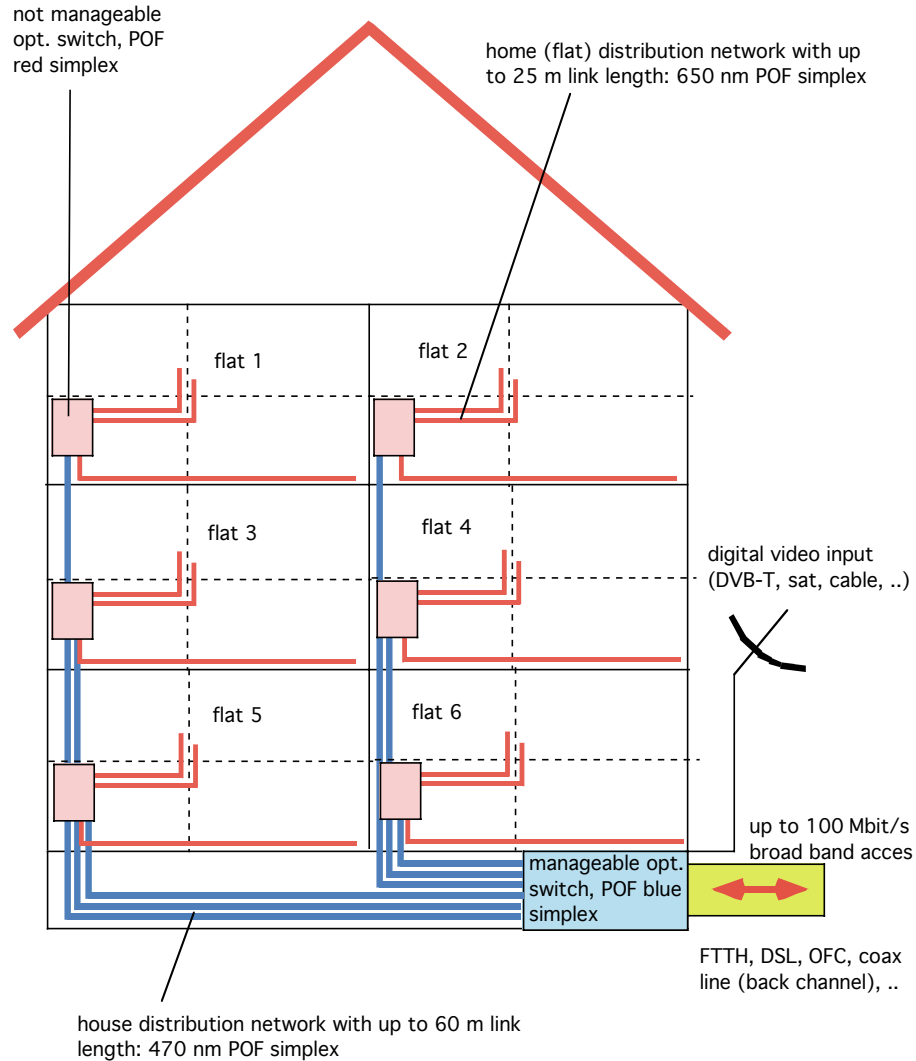

Summary:

To realize the most inconspicuous POF data network in private apartments and houses simplex POF transceivers are necessary.

- **POF is installed above eye height and should be as invisible as possible, i.e. simplex POF (white) and bare fiber POF preferred.**
- **No around door cable trip necessary; the cable length is reduced.**
- **Small 3-4mm wall holes reduce cable length further.**
- **Bare fiber POF is protected at critical parts by miniflex cables.**

Simplex bare POF termination

System installation requires different types of network nodes:

- Media converters
- PCI-cards
- Switching units for house and apartment
- ...

- **Public network connection up to 100 Mbit/s**
- **Services: Tripleplay**
 - data (internet)
 - phone (VoIP)
 - IPTV
 - digital TV fed in locally to the LAN (DVB-T, DVB-S, DVB-C)
- **House net manageable due to data security requirements (extension up to 70 m)**
- **Home (flat) net not manageable (extension up to 30 m)**