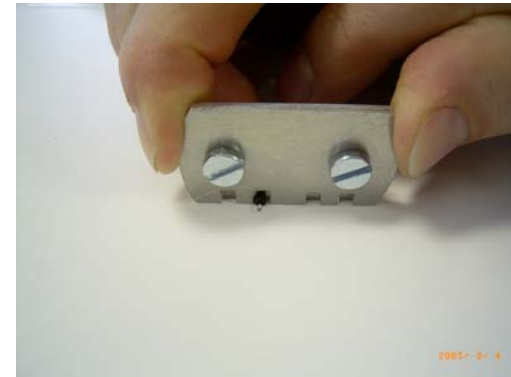

Simplex bare POF termination