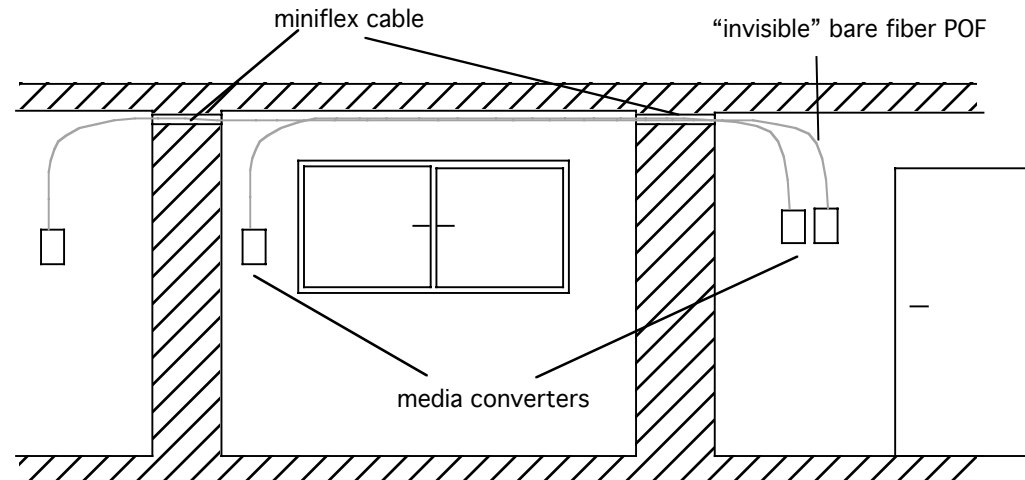

media converter

nearly
invisibly
installed
POF

<i>cable on wall paper</i>	<i>POF cable types</i>	<i>dimensions</i>	<i>jacket materials</i>
	standard duplex black	2.2mm x 4.4mm	PE (polyethylen)
	simplex white	2.2mmØ	PE (polyethylen) or PVC (polyvenylchlorid)
	simplex transparent jacket	2.2mmØ	PE (polyethylen) or PVC (polyvenylchlorid)
	bare fiber	1mmØ	—

Duplex POF:

- 0.37 to 0.50 €/m
- risk to mix up Tx and Rx channel

Simplex POF:

- 0.08 €/m (bare POF) to 0.3 €/m
- PE, **PVC**, PA cable material
- 1.0x1.0mm to 2.2x2.2mm cross section
- each colour and **“invisible” transparent**
- no preferred bending direction
- no risk to mix up Tx and Rx channel

Summary:

To realize the most inconspicuous POF data network in private apartments and houses simplex POF transceivers are necessary.

- **POF is installed above eye height and should be as invisible as possible, i.e. simplex POF (white) and bare fiber POF preferred.**
- **No around door cable trip necessary; the cable length is reduced.**
- **Small 3-4mm wall holes reduce cable length further.**
- **Bare fiber POF is protected at critical parts by miniflex cables.**