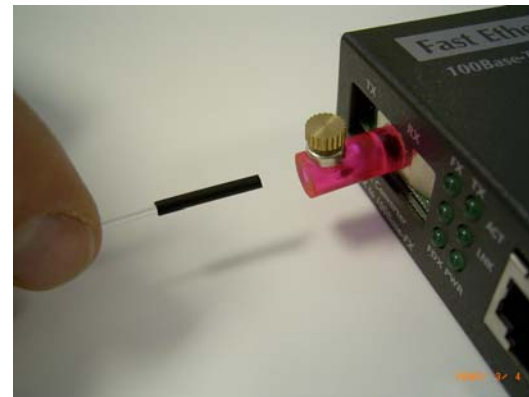

Simplex bare POF termination